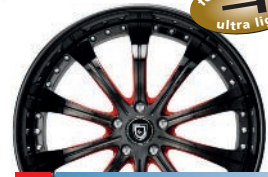

forged wheel
ultra light

- best price
- **new design**
- new color
- new dimensions
- various colors
- color finish
- ultra light
- weight optimized
- **forged wheel**
- **3-piece bolted**
- inox lip
- winter fit

76 LF-707 forged 3-pc bolted (reverse rim)

chrome, flat rim chrome, steel valve
black, flat rim chrome, steel valve
silver, flat rim chrome, steel valve

8.0-14.0x20	4x98-114.3, 5x98-139.7, 6x114.3-139.7	1645.-
8.5-14.0x22	5x98-139.7, 6x114.3-139.7	1695.-
10.0-14.0x24	5x112-139.7, 6x114.3-139.7	1995.-
10.0-14.0x26	5x112-139.7, 6x114.3-139.7	2475.-

options see separate list of options page 126